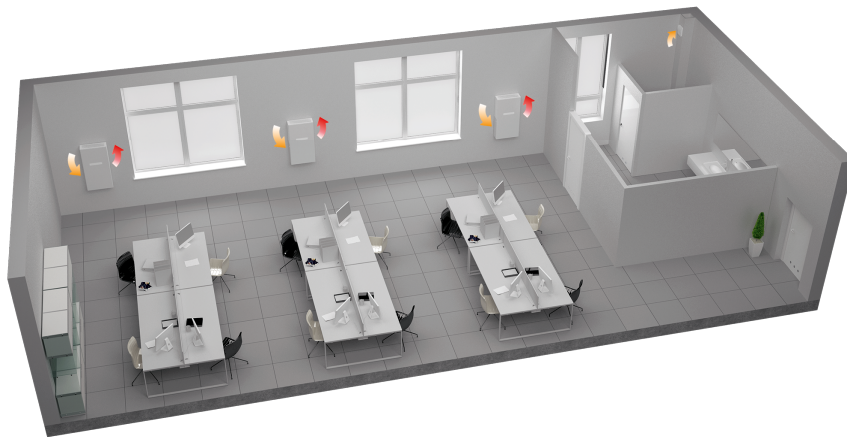

This decentral unit ensures optimum ventilation in rooms with different characteristics and partition.

All pros at one glance:

- 2 core holes only for supply and extract air
- No duct laying necessary
- Possible connection of an extra air duct for exhaustion of an additional small room
- Heat recovery up to 85 %
- WiFi type controllable via app
- Easy maintenance

To the technical data